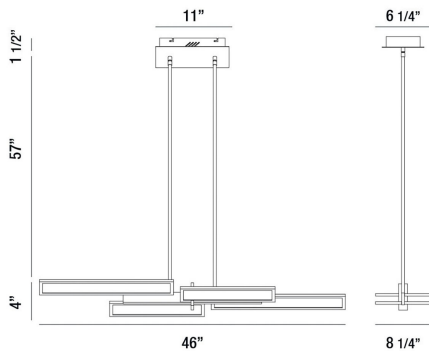

BAYSWATER, 46" LINEAR CHANDELIER

OPTIONS AVAILABLE

ITEM NO.	FINISH	SHADE
37062-019	MATTE BLACK	
37062-026	SATIN GOLD	

PRODUCT DETAILS

No.	:	37062-019
Product Color	:	MATTE BLACK
Product Material	:	METAL
Shade / Accent Material	:	ACRYLIC
Length	:	46"
Width	:	8.25"
Height	:	4"
Overall Height	:	62.5"
Weight	:	12.8lbs

LIGHT SOURCE DETAILS

Light Source Type	:	INTEGRATED LED
Input Voltage	:	120V
Bulb Voltage	:	120V
Socket Type	:	LED
Total Wattage	:	69W
Delivered Lumens	:	2040lm
Kelvin	:	3000K
CRI	:	90+
Dimmable	:	Yes

TECHNICAL DETAILS

Hanging Support Type	:	ROD
Hanging Support Length	:	57"
Rods Included	:	3"+6"+12"+18"+18"
Canopy / Backplate Length	:	11"
Canopy / Backplate Height	:	1.5"
Canopy / Backplate Width	:	6.25"
IP Rating	:	IP20
Location	:	DRY
Approval	:	
Title 24	:	Yes