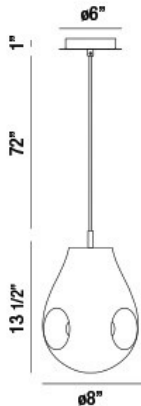

BENALTO, 8" ROUND PENDANT

OPTIONS AVAILABLE

ITEM NO.	FINISH	SHADE
34288-023	CHROME	CHROME
34288-030	CHROME	GOLD

PRODUCT DETAILS

No.	:	34288-030
Product Color	:	CHROME
Product Material	:	METAL
Shade / Accent Colour	:	GOLD
Shade / Accent Material	:	HAND-BLOWN GLASS
Diameter	:	8"
Height	:	13.5"
Overall Height	:	86.5"
Weight	:	2.2lbs

LIGHT SOURCE DETAILS

Number of Bulbs	:	1
Light Source	:	Incandescent
Light Source Type	:	A19
Input Voltage	:	120V
Bulb Voltage	:	120V
Socket Type	:	E26
Wattage	:	60W
Total Wattage	:	60W
Bulb Included	:	No
Dimmable	:	Yes

TECHNICAL DETAILS

Hanging Support Type	:	WIRE
Hanging Support Length	:	72"
Canopy / Backplate Height	:	1"
Canopy / Backplate Dia.	:	6"
IP Rating	:	DRY
Location	:	DRY
Approval	:	

PROJECT INFORMATION

 Job Name: Date: Type: