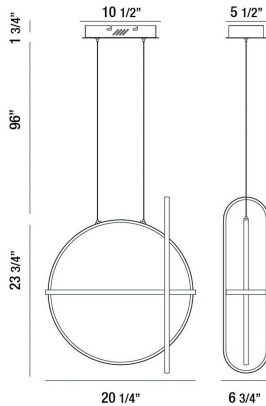

## BERKLEY, 20" ROUND CHANDELIER

### PRODUCT DETAILS

No.	:	37035-013
Product Color	:	MATTE BLACK
Product Material	:	METAL
Shade / Accent Material	:	ACRYLIC
Length	:	20.25"
Width	:	6.75"
Height	:	23.75"
Overall Height	:	121.5"
Weight	:	3.7lbs

### LIGHT SOURCE DETAILS

Light Source Type	:	INTEGRATED LED
Input Voltage	:	120V
Bulb Voltage	:	120V
Socket Type	:	LED
Total Wattage	:	59W
Delivered Lumens	:	2100lm
Kelvin	:	3000K
CRI	:	90+
Dimmable	:	Yes

### TECHNICAL DETAILS

Hanging Support Type	:	WIRE
Hanging Support Length	:	96"
Canopy / Backplate Length	:	10.5"
Canopy / Backplate Height	:	1.75"
Canopy / Backplate Width	:	5.5"
IP Rating	:	IP20
Location	:	DRY
Approval	:	
Title 24	:	Yes