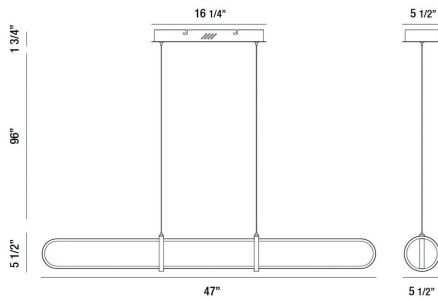

PROJECT INFORMATION

Job Name: Date: Type:

Comments: