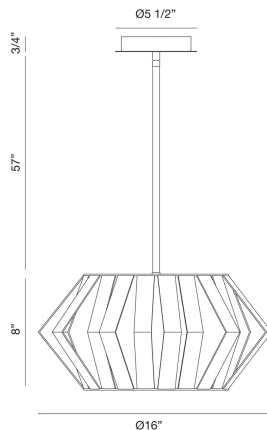

BEVELO, 3 LIGHT PENDANT/SEMI FLUSHMOUNT

PRODUCT DETAILS

No.	:	38267-017
Product Color	:	WOOD/BRONZE
Product Material	:	METAL
Shade / Accent Material	:	~
Diameter	:	16"
Height	:	8"
Weight	:	4.6lbs

LIGHT SOURCE DETAILS

ITEM NO.	FINISH	SHADE
38267-017	WOOD/BRONZE	

TECHNICAL DETAILS

Hanging Support Type	:	ROD
Hanging Support Length	:	57"
Rods Included	:	3"+6"+12"+18"+18"
Canopy / Backplate Height	:	1"
Canopy / Backplate Dia.	:	5.5"
IP Rating	:	IP20
Location	:	DRY