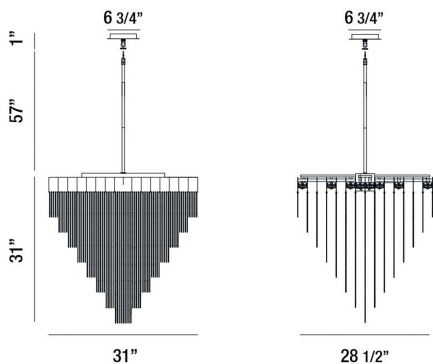

BLOOMFIELD, 18-LIGHT OVAL LED CHANDELIER

PRODUCT DETAILS

No.	:	37095-029
Product Color	:	BLACK
Product Material	:	METAL
Shade / Accent Material	:	~
Length	:	31"
Width	:	28.5"
Height	:	31"
Overall Height	:	89"
Weight	:	32.1lbs

LIGHT SOURCE DETAILS

Light Source Type	:	INTEGRATED LED
Input Voltage	:	120V
Bulb Voltage	:	120V
Socket Type	:	LED
Total Wattage	:	81W
Delivered Lumens	:	2100lm
Kelvin	:	3000K
CRI	:	90+
Dimmable	:	Yes

OPTIONS AVAILABLE

ITEM NO.	FINISH	SHADE
37095-017	ANTIQUE BRUSH GOLD	
37095-029	BLACK	

TECHNICAL DETAILS

Hanging Support Type	:	ROD
Hanging Support Length	:	57"
Rods Included	:	3"+6"+12"+18"+18"
Canopy / Backplate Length	:	6.75"
Canopy / Backplate Height	:	1"
Canopy / Backplate Width	:	6.75"
IP Rating	:	IP20
Location	:	DRY
Approval	:	
Title 24	:	Yes