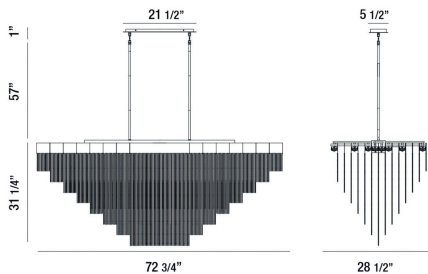

BLOOMFIELD, 28-LIGHT OVAL LED CHANDELIER

PRODUCT DETAILS

No.	:	37097-023
Product Color	:	BLACK
Product Material	:	METAL
Shade / Accent Material	:	~
Length	:	72.75"
Width	:	28.5"
Height	:	31"
Overall Height	:	89"
Weight	:	74.9lbs

OPTIONS AVAILABLE

ITEM NO.	FINISH	SHADE
37097-011	ANTIQUE BRUSH GOLD	
37097-023	BLACK	

TECHNICAL DETAILS

Hanging Support Type	:	ROD
Hanging Support Length	:	57"
Rods Included	:	3"+6"+12"+18"+18"
Canopy / Backplate Length	:	21.5"
Canopy / Backplate Height	:	1"
Canopy / Backplate Width	:	5.5"
IP Rating	:	IP20
Location	:	DRY
Approval	:	
Title 24	:	Yes