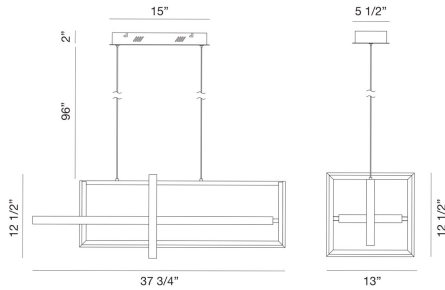

BORDO, SMA LED CHANDELIER

PRODUCT DETAILS

No.	:	39323-026
Product Color	:	GOLD
Shade / Accent Colour	:	GOLD
Length	:	37.75"
Width	:	12.5"
Height	:	12.5"
Weight	:	12.7lbs

LIGHT SOURCE DETAILS

Light Source Type	:	INTEGRATED LED
Input Voltage	:	120V
Bulb Voltage	:	24V
Socket Type	:	LED
Total Wattage	:	114W
Delivered Lumens	:	6400lm
Kelvin	:	3000K
CRI	:	90
Dimmable	:	Yes

OPTIONS AVAILABLE

ITEM NO.	FINISH	SHADE
39323-019	MATTE BLACK	BLACK
39323-026	GOLD	GOLD

TECHNICAL DETAILS

Hanging Support Type	:	AIRCRAFT CABLE
Hanging Support Length	:	96"
Canopy / Backplate Length	:	15"
Canopy / Backplate Height	:	1.75"
Canopy / Backplate Width	:	5.5"