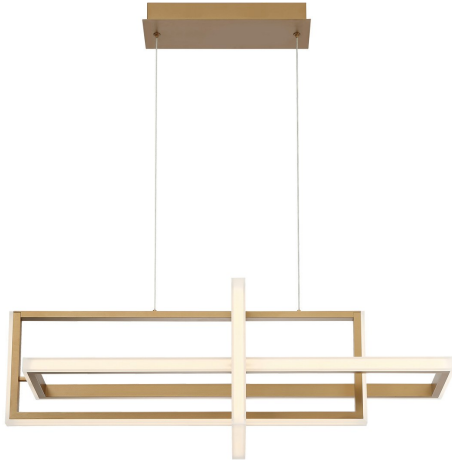

BORDO, SMA LED CHANDELIER

PRODUCT DETAILS

No.	:	39323-026
Product Color	:	GOLD
Shade / Accent Colour	:	GOLD
Length	:	37.75"
Width	:	12.5"
Height	:	12.5"
Weight	:	12.7lbs

LIGHT SOURCE DETAILS

Light Source Type	:	INTEGRATED LED
Input Voltage	:	120V
Bulb Voltage	:	24V
Socket Type	:	LED
Total Wattage	:	114W
Delivered Lumens	:	6400lm
Kelvin	:	3000K
CRI	:	90
Dimmable	:	Yes

OPTIONS AVAILABLE

ITEM NO.	FINISH	SHADE
39323-019	MATTE BLACK	BLACK
39323-026	GOLD	GOLD

TECHNICAL DETAILS

Hanging Support Type	:	AIRCRAFT CABLE
Hanging Support Length	:	96"
Canopy / Backplate Length	:	15"
Canopy / Backplate Height	:	1.75"
Canopy / Backplate Width	:	5.5"