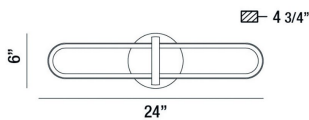

BOTTON, 24" WALL SCONCE

PRODUCT DETAILS

No.	:	37040-017
Product Color	:	MATTE BLACK
Product Material	:	METAL
Shade / Accent Material	:	ACRYLIC
Width	:	24"
Height	:	6"
Overall Height	:	6"
Ext	:	4.75"
Weight	:	2.4lbs

LIGHT SOURCE DETAILS

Light Source Type	:	INTEGRATED LED
Input Voltage	:	120V
Bulb Voltage	:	120V
Socket Type	:	LED
Total Wattage	:	21W
Delivered Lumens	:	1000lm
Kelvin	:	3000K
CRI	:	90
Dimmable	:	Yes

OPTIONS AVAILABLE

ITEM NO.	FINISH	SHADE
37040-017	MATTE BLACK	
37040-024	SATIN GOLD	

TECHNICAL DETAILS

Hanging Support Type	:	WIRE
Canopy / Backplate Height	:	1.5"
Canopy / Backplate Dia.	:	6"
IP Rating	:	IP20
Location	:	DAMP
Approval	:	
Title 24	:	Yes