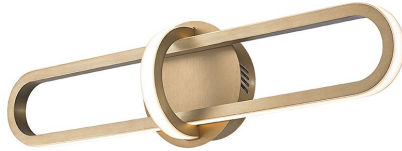

BOTTON, 24" WALL SCONCE

PRODUCT DETAILS

No.	:	37040-024
Product Color	:	SATIN GOLD
Product Material	:	METAL
Shade / Accent Material	:	ACRYLIC
Width	:	24"
Height	:	6"
Overall Height	:	6"
Ext	:	4.75"
Weight	:	2.4lbs

LIGHT SOURCE DETAILS

Light Source Type	:	INTEGRATED LED
Input Voltage	:	120V
Bulb Voltage	:	120V
Socket Type	:	LED
Total Wattage	:	21W
Delivered Lumens	:	1000lm
Kelvin	:	3000K
CRI	:	90
Dimmable	:	Yes

OPTIONS AVAILABLE

ITEM NO.	FINISH	SHADE
37040-017	MATTE BLACK	
37040-024	SATIN GOLD	

TECHNICAL DETAILS

Hanging Support Type	:	WIRE
Canopy / Backplate Height	:	1.5"
Canopy / Backplate Dia.	:	6"
IP Rating	:	IP20
Location	:	DAMP
Approval	:	
Title 24	:	Yes