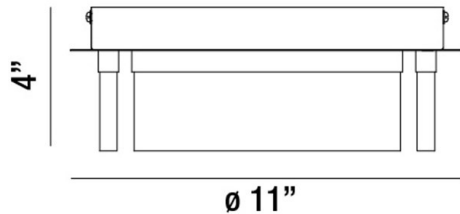

BRIA, 11" CEILING MOUNT

PRODUCT DETAILS

No.	:	31798-013
Product Color	:	CHROME
Product Material	:	METAL
Shade / Accent Colour	:	OPAL WHITE
Shade / Accent Material	:	ACRYLIC
Diameter	:	11"
Height	:	4"
Weight	:	3.9lbs

TECHNICAL DETAILS

Light Direction	:	Down
Canopy / Backplate Height	:	1.188"
Canopy / Backplate Dia.	:	11"
Adjustable Lamp Head	:	No
IP Rating	:	DRY
Approval	:	

PROJECT INFORMATION

 Job Name: Date: Type:

 Comments: