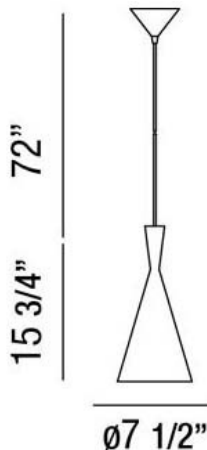

BRONX, 8" ROUND PENDANT

PRODUCT DETAILS

No.	:	20437-015
Product Color	:	BLACK
Product Material	:	ALUMINUM
Shade / Accent Colour	:	BLACK/BRASS
Shade / Accent Material	:	METAL
Diameter	:	7.5"
Height	:	15.75"
Overall Height	:	90.75"
Weight	:	1.4lbs

LIGHT SOURCE DETAILS

Number of Bulbs	:	1
Light Source	:	Incandescent
Light Source Type	:	A19
Input Voltage	:	120V
Bulb Voltage	:	120V
Socket Type	:	E26
Wattage	:	60W
Total Wattage	:	60W
Bulb Included	:	No
Dimmable	:	Yes

OPTIONS AVAILABLE

ITEM NO.	FINISH	SHADE
20437-015	BLACK	BLACK/BRASS
20437-046	BRUSHED NICKEL	BRUSHED NICKEL

TECHNICAL DETAILS

Light Direction	:	Down
Hanging Support Type	:	WIRE
Hanging Support Length	:	72"
Canopy / Backplate Height	:	3"
Canopy / Backplate Dia.	:	4.75"
Adjustable Lamp Head	:	No
IP Rating	:	DRY
Approval	:	