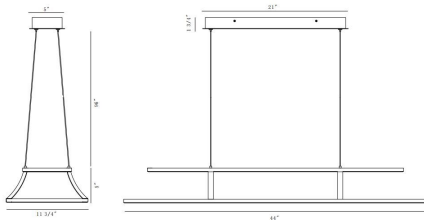

CADOUX, 1-LIGHT CHANDELIER

PRODUCT DETAILS

No.	:	43877-010
Product Color	:	MATTE BLACK
Length	:	44"
Width	:	11.75"
Height	:	5"

LIGHT SOURCE DETAILS

Light Source Type	:	INTEGRATED LED
Input Voltage	:	120V
Bulb Voltage	:	24V
Socket Type	:	LED
Total Wattage	:	93W
Delivered Lumens	:	2720lm
Kelvin	:	3000K
CRI	:	90+
Dimmable	:	Yes

OPTIONS AVAILABLE

ITEM NO.	FINISH	SHADE
43877-010	MATTE BLACK	
43877-027	COFFEE GOLD	

TECHNICAL DETAILS

Hanging Support Type	:	WIRE
Hanging Support Length	:	96"
Canopy / Backplate Length	:	21"
Canopy / Backplate Height	:	1.75"
Canopy / Backplate Width	:	5"
Location	:	DRY
Title 24	:	Yes