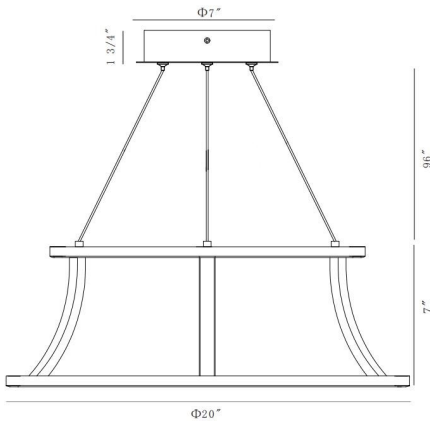

### PRODUCT DETAILS

No.	:	43885-022
Product Color	:	COFFEE GOLD
Diameter	:	20"
Height	:	7"

### TECHNICAL DETAILS

Hanging Support Type	:	WIRE
Hanging Support Length	:	96"
Canopy / Backplate Height	:	1.75"
Canopy / Backplate Dia.	:	7"
Location	:	DRY
Title 24	:	Yes