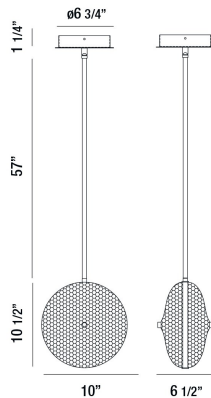

CALEDONIA, 10" ROUND PENDANT

PRODUCT DETAILS

No.	:	35913-030
Product Color	:	CHROME
Product Material	:	METAL
Shade / Accent Colour	:	BLUE
Shade / Accent Material	:	HONEYCOMB GLASS
Length	:	10"
Width	:	6.5"
Height	:	68.25"
Weight	:	10.5lbs

LIGHT SOURCE DETAILS

Light Source Type	:	INTEGRATED LED
Input Voltage	:	120V
Bulb Voltage	:	120V
Socket Type	:	LED
Total Wattage	:	10W
Initial Lumens	:	800lm
Kelvin	:	4000K
CRI	:	80+
Dimmable	:	Yes

OPTIONS AVAILABLE

ITEM NO.	FINISH	SHADE
35913-016	CHROME	CLEAR
35913-023	CHROME	PINK
35913-030	CHROME	BLUE
35913-047	CHROME	YELLOW
35913-054	CHROME	ORANGE

TECHNICAL DETAILS

Hanging Support Type	:	ROD
Hanging Support Length	:	57"
Rods Included	:	3"+6"+12"+18"+18"
Canopy / Backplate Height	:	1.25"
Canopy / Backplate Dia.	:	6.75"
Driver	:	HUEUC
IP Rating	:	DRY
Location	:	DRY
Approval	:	