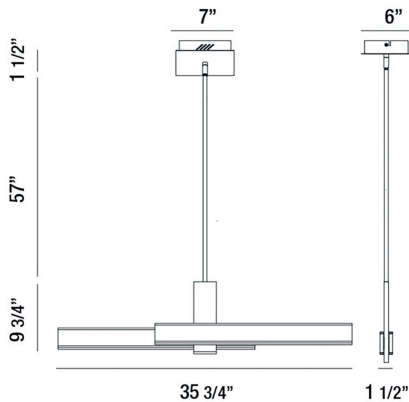

PROJECT INFORMATION

Job Name: Date: Type:

Comments: