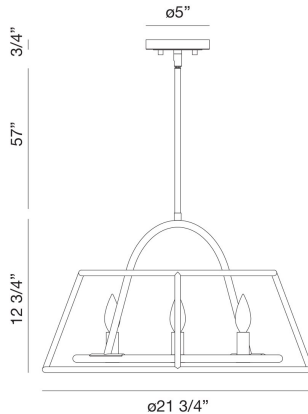

CAMPANA, 4 LT CHANDELIER

PRODUCT DETAILS

No.	:	39422-019
Product Color	:	SATIN NICKEL
Shade / Accent Colour	:	SATIN NICKEL
Diameter	:	21.75"
Height	:	12.75"
Weight	:	22lbs

LIGHT SOURCE DETAILS

Number of Bulbs	:	4
Light Source	:	Incandescent
Light Source Type	:	B10
Input Voltage	:	120V
Bulb Voltage	:	120V
Socket Type	:	E12
Wattage	:	60W
Total Wattage	:	240W
Bulb Included	:	No
Dimmable	:	Yes

OPTIONS AVAILABLE

ITEM NO.	FINISH	SHADE
39422-019	SATIN NICKEL	SATIN NICKEL

TECHNICAL DETAILS

Hanging Support Type	:	ROD
Hanging Support Length	:	57"
Canopy / Backplate Height	:	0.75"
Canopy / Backplate Dia.	:	5"
IP Rating	:	IP20