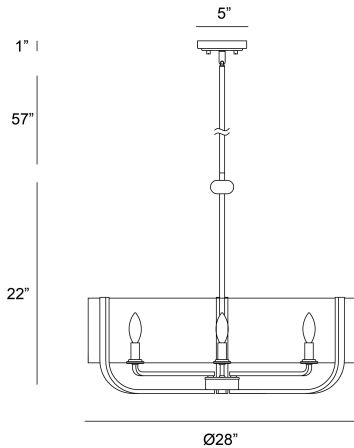

### PRODUCT DETAILS

No.	:	38155-031
Product Color	:	BLACK
Product Material	:	METAL
Shade / Accent Colour	:	CLEAR GLASS
Shade / Accent Material	:	GLASS
Diameter	:	28"
Height	:	22.5"
Overall Height	:	80"
Weight	:	13.6lbs

### LIGHT SOURCE DETAILS

Number of Bulbs	:	6
Light Source Type	:	B10
Input Voltage	:	120V
Bulb Voltage	:	120V
Socket Type	:	E12
Wattage	:	60W
Total Wattage	:	360W
Bulb Included	:	No
Dimmable	:	No

### TECHNICAL DETAILS

Hanging Support Type	:	ROD
Hanging Support Length	:	57"
Rods Included	:	3"+6"+12"+18"+18"
Canopy / Backplate Height	:	1"
Canopy / Backplate Dia.	:	5"
Location	:	DRY
Approval	:	