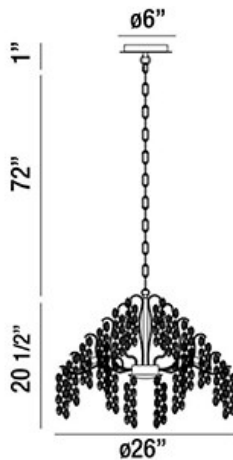

## CAMPOBASSO, 26" ROUND CHANDELIER

### PRODUCT DETAILS

No.	:	29059-010
Product Color	:	ANTIQUÉ GOLD
Product Material	:	METAL
Shade / Accent Colour	:	CLEAR/AMBER
Shade / Accent Material	:	HAND PRESSED GLASS
Diameter	:	26"
Height	:	20.5"
Overall Height	:	93.5"
Weight	:	23.1lbs

### LIGHT SOURCE DETAILS

Number of Bulbs	:	8
Light Source	:	Halogen
Light Source Type	:	G9
Input Voltage	:	120V
Socket Type	:	G9
Wattage	:	40W
Total Wattage	:	320W
Bulb Included	:	Yes
Dimmable	:	Yes

### TECHNICAL DETAILS

Light Direction	:	Down
Hanging Support Type	:	CHAIN
Hanging Support Length	:	72"
Canopy / Backplate Height	:	1"
Canopy / Backplate Dia.	:	6"
Adjustable Lamp Head	:	No
IP Rating	:	DRY
Location	:	DRY
Approval	:	