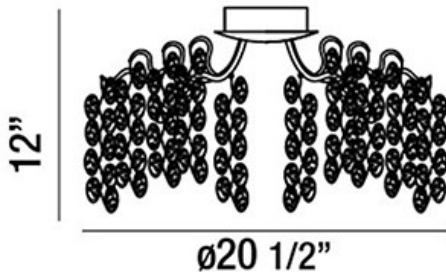

CAMPOBASSO, 21" CEILING MOUNT

PRODUCT DETAILS

No.	:	29056-019
Product Color	:	ANTIQUE GOLD
Product Material	:	METAL
Shade / Accent Colour	:	CLEAR/AMBER
Shade / Accent Material	:	HAND PRESSED GLASS
Diameter	:	20.5"
Height	:	12"
Overall Height	:	12.75"
Weight	:	11.6lbs

LIGHT SOURCE DETAILS

Number of Bulbs	:	5
Light Source	:	Halogen
Light Source Type	:	G9
Input Voltage	:	120V
Socket Type	:	G9
Wattage	:	40W
Total Wattage	:	200W
Bulb Included	:	Yes
Dimmable	:	Yes

OPTIONS AVAILABLE

ITEM NO.	FINISH	SHADE
29056-019	ANTIQUE GOLD	CLEAR/AMBER

TECHNICAL DETAILS

Light Direction	:	Down
Adjustable Lamp Head	:	No
IP Rating	:	DRY
Location	:	DRY
Approval	:	

PROJECT INFORMATION

 Job Name: Date: Type: