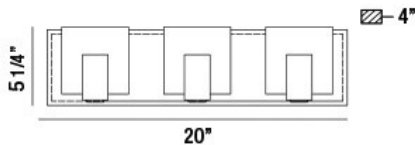

CANMORE, 3-LIGHT LED BATHBAR

PRODUCT DETAILS

No.	:	34143-023
Product Color	:	BLACK
Product Material	:	METAL
Shade / Accent Colour	:	FROSTED
Shade / Accent Material	:	ACRYLIC
Width	:	20.25"
Height	:	5.25"
Overall Height	:	5.25"
Ext	:	4"
Weight	:	3lbs

TECHNICAL DETAILS

Canopy / Backplate Length	:	20.25"
Canopy / Backplate Height	:	1.25"
Canopy / Backplate Width	:	5"
Driver	:	EK-TOP
IP Rating	:	DAMP
Location	:	DAMP
Approval	:	

PROJECT INFORMATION

Job Name: Date: Type: