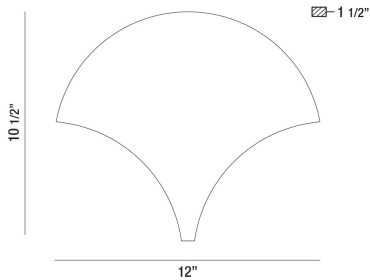

### PRODUCT DETAILS

No.	:	35708-051
Product Color	:	ALUMINUM
Product Material	:	METAL
Shade / Accent Colour	:	WHITE
Shade / Accent Material	:	ACRYLIC
Width	:	12"
Height	:	10.5"
Ext	:	1.5"
Weight	:	2.9lbs

### TECHNICAL DETAILS

Canopy / Backplate Length	:	12"
Canopy / Backplate Width	:	10.44"
Mounting	:	Up or Down
IP Rating	:	DRY
Location	:	DRY
Approval	:	