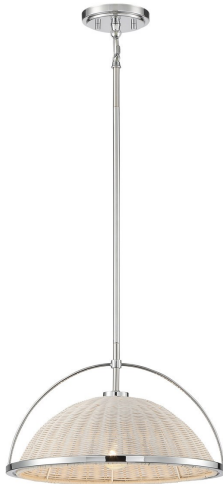

CELESTE, 16IN PENDANT/SEMI FLUSHMOUNT

PRODUCT DETAILS

No.	:	39349-019
Product Color	:	CHROME
Shade / Accent Colour	:	CHROME
Diameter	:	16"
Height	:	10.5"
Weight	:	5lbs

LIGHT SOURCE DETAILS

Number of Bulbs	:	1
Light Source	:	Incandescent
Light Source Type	:	A19
Input Voltage	:	120V
Bulb Voltage	:	120V
Socket Type	:	E26
Wattage	:	60W
Total Wattage	:	60W
Bulb Included	:	No
Dimmable	:	Yes

OPTIONS AVAILABLE

ITEM NO.	FINISH	SHADE
39349-019	CHROME	CHROME
39349-026	BRONZE	BRONZE

TECHNICAL DETAILS

Hanging Support Type	:	ROD
Hanging Support Length	:	57"
Canopy / Backplate Height	:	0.75"
Canopy / Backplate Dia.	:	5"
IP Rating	:	IP20