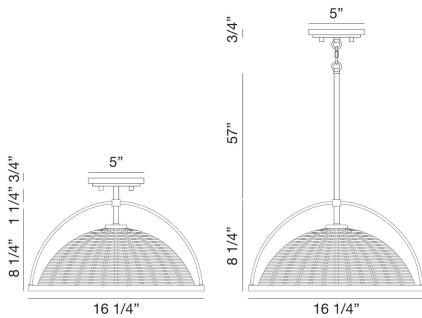

CELESTE, 16IN PENDANT/SEMI FLUSHMOUNT

PRODUCT DETAILS

No.	:	39349-019
Product Color	:	CHROME
Shade / Accent Colour	:	CHROME
Diameter	:	16"
Height	:	10.5"
Weight	:	5lbs

LIGHT SOURCE DETAILS

Number of Bulbs	:	1
Light Source	:	Incandescent
Light Source Type	:	A19
Input Voltage	:	120V
Bulb Voltage	:	120V
Socket Type	:	E26
Wattage	:	60W
Total Wattage	:	60W
Bulb Included	:	No
Dimmable	:	Yes

OPTIONS AVAILABLE

ITEM NO.	FINISH	SHADE
39349-019	CHROME	CHROME
39349-026	BRONZE	BRONZE

TECHNICAL DETAILS

Hanging Support Type	:	ROD
Hanging Support Length	:	57"
Canopy / Backplate Height	:	0.75"
Canopy / Backplate Dia.	:	5"
IP Rating	:	IP20