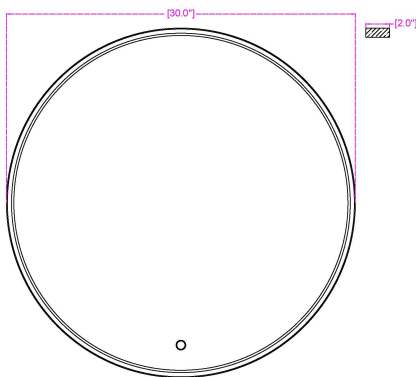

PROJECT INFORMATION

Job Name: Date: Type:

Comments: