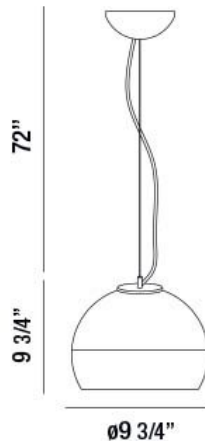

CHROMOS, 10" ROUND PENDANT

PRODUCT DETAILS

No.	:	20453-015
Product Color	:	CHROME
Product Material	:	METAL/GLASS
Shade / Accent Colour	:	CHROME/CLEAR
Shade / Accent Material	:	HAND-BLOWN GLASS
Diameter	:	9.75"
Height	:	9.75"
Overall Height	:	83.75"
Weight	:	2.2lbs

LIGHT SOURCE DETAILS

Number of Bulbs	:	1
Light Source	:	Incandescent
Light Source Type	:	A19
Input Voltage	:	120V
Bulb Voltage	:	120V
Socket Type	:	E26
Wattage	:	60W
Total Wattage	:	60W
Bulb Included	:	No
Dimmable	:	Yes

OPTIONS AVAILABLE

ITEM NO.	FINISH	SHADE
20453-015	CHROME	CHROME/CLEAR

TECHNICAL DETAILS

Light Direction	:	Down
Hanging Support Type	:	AIRCRAFT CABLE
Hanging Support Length	:	72"
Canopy / Backplate Height	:	2"
Canopy / Backplate Dia.	:	4.75"
Adjustable Lamp Head	:	No
IP Rating	:	DRY
Approval	:	