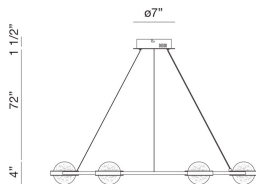

CIRCOLO, 6LT LED CHANDELIER

PRODUCT DETAILS

No.	:	39308-016
Product Color	:	BLACK
Shade / Accent Colour	:	BLACK
Diameter	:	35.5"
Height	:	4"
Weight	:	23.2lbs

LIGHT SOURCE DETAILS

Light Source Type	:	INTEGRATED LED
Input Voltage	:	120V
Bulb Voltage	:	120V
Socket Type	:	LED
Total Wattage	:	34W
Delivered Lumens	:	2200lm
Kelvin	:	3500K
CRI	:	90
Dimmable	:	Yes

OPTIONS AVAILABLE

ITEM NO.
39308-016

FINISH
BLACK

SHADE
BLACK

TECHNICAL DETAILS

Hanging Support Type	:	AIRCRAFT CABLE
Hanging Support Length	:	72"
Canopy / Backplate Height	:	1.5"
Canopy / Backplate Dia.	:	7"