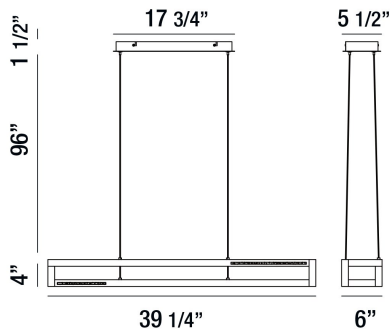

CLINTON, 39" LINEAR CHANDELIER

PRODUCT DETAILS

No.	:	35727-019
Product Color	:	CHROME
Product Material	:	METAL
Shade / Accent Colour	:	CLEAR
Shade / Accent Material	:	CRYSTAL
Length	:	39.25"
Width	:	6"
Height	:	4"
Overall Height	:	101.5"
Weight	:	9.1lbs

ITEM NO.	FINISH	SHADE
35727-019	CHROME	CLEAR

TECHNICAL DETAILS

Hanging Support Type	:	AIRCRAFT CABLE
Hanging Support Length	:	96"
Canopy / Backplate Length	:	17.75"
Canopy / Backplate Height	:	1.5"
Canopy / Backplate Width	:	5.5"
Driver	:	LET
IP Rating	:	DRY
Location	:	DRY
Approval	:	