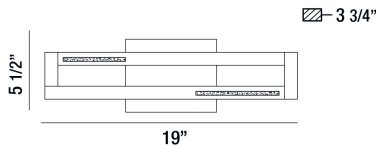

CLINTON, 19" VANITY LIGHT

PRODUCT DETAILS

No.	:	35730-019
Product Color	:	CHROME
Product Material	:	METAL
Shade / Accent Colour	:	CLEAR
Shade / Accent Material	:	CRYSTAL INLAY
Width	:	19"
Height	:	5.5"
Overall Height	:	5.5"
Ext	:	3.75"
Weight	:	3.8lbs

LIGHT SOURCE DETAILS

Light Source Type	:	INTEGRATED LED
Input Voltage	:	120V
Bulb Voltage	:	120V
Total Wattage	:	15W
Initial Lumens	:	1200lm
Kelvin	:	3000K
CRI	:	90+
Dimmable	:	Yes

OPTIONS AVAILABLE

ITEM NO.	FINISH	SHADE
35730-019	CHROME	CLEAR

TECHNICAL DETAILS

Canopy / Backplate Length	:	1"
Canopy / Backplate Height	:	5.5"
Driver	:	LET
Mounting	:	Up or Down
IP Rating	:	DAMP
Location	:	DAMP
Approval	:	

PROJECT INFORMATION

 Job Name: Date: Type: