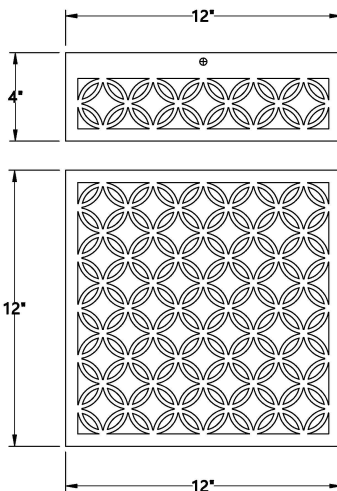

CLOVER, LED FLUSHMOUNT

PRODUCT DETAILS

No.	:	42696-018
Product Color	:	BLACK
Product Material	:	POWDER COATING OVER GALVANIZED STEEL
Shade / Accent Colour	:	WHITE GLASS
Shade / Accent Material	:	GLASS
Length	:	12"
Width	:	12"
Height	:	4"

ITEM NO.	FINISH	SHADE
42696-018	BLACK	WHITE GLASS
42696-026	AGED SILVER	WHITE GLASS

TECHNICAL DETAILS

Canopy / Backplate Length	:	12"
Canopy / Backplate Width	:	12"
Location	:	WET
Approval	:	

42696

PROJECT INFORMATION