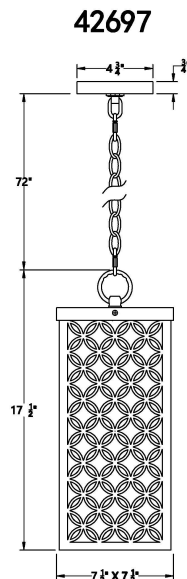

CLOVER, LED PENDANT

PRODUCT DETAILS

No.	:	42697-015
Product Color	:	BLACK
Product Material	:	POWDER COATING OVER GALVANIZED STEEL
Shade / Accent Colour	:	WHITE GLASS
Shade / Accent Material	:	GLASS
Length	:	7.5"
Width	:	7.5"
Diameter	:	7.5"
Height	:	17.5"

LIGHT SOURCE DETAILS

Light Source Type	:	INTEGRATED LED
Input Voltage	:	120V
Bulb Voltage	:	120V
Socket Type	:	LED
Total Wattage	:	37W
Initial Lumens	:	1100lm
Kelvin	:	3000K
CRI	:	90
Dimmable	:	Yes

OPTIONS AVAILABLE

ITEM NO.	FINISH	SHADE
42697-015	BLACK	WHITE GLASS
42697-021	AGED SILVER	WHITE GLASS

TECHNICAL DETAILS

Hanging Support Length	:	72"
Canopy / Backplate Length	:	4.75"
Canopy / Backplate Width	:	4.75"
Location	:	WET
Approval	:	