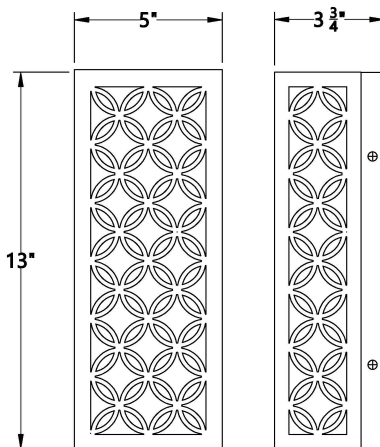

TECHNICAL DETAILS

Canopy / Backplate Length	:	13"
Canopy / Backplate Width	:	5.25"
Location	:	WET
Approval	:	

42698

PROJECT INFORMATION

Job Name: Date: Type:

Comments: