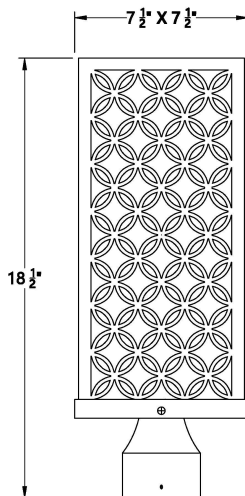

CLOVER, LED POST LANTERN

PRODUCT DETAILS

No.	:	42700-012
Product Color	:	BLACK
Product Material	:	POWDER COATING OVER GALVANIZED STEEL
Shade / Accent Colour	:	WHITE GLASS
Shade / Accent Material	:	GLASS
Length	:	7.5"
Width	:	7.5"
Height	:	18.5"

ITEM NO.	FINISH	SHADE
42700-012	BLACK	WHITE GLASS
42700-025	AGED SILVER	WHITE GLASS

TECHNICAL DETAILS

Location	:	WET
Approval	:	

42700

PROJECT INFORMATION

Job Name: Date: Type:

Comments: