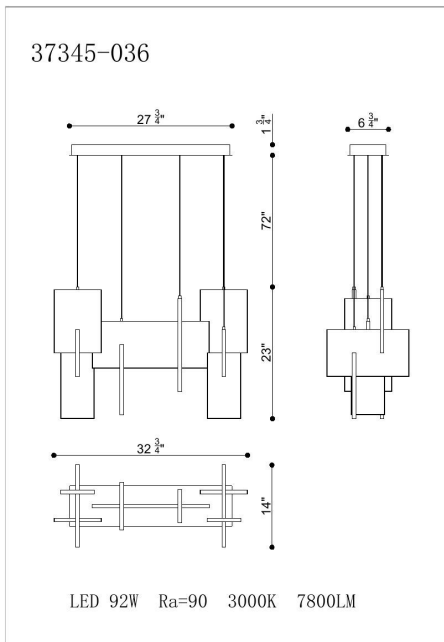

COBURG, LARGE LINEAR LED CHANDELIER

PRODUCT DETAILS

No.	:	37345-036
Product Color	:	ALUMINUM OXIDE
Product Material	:	METAL
Shade / Accent Material	:	ACRYLIC
Length	:	32.75"
Width	:	14"
Height	:	23"
Overall Height	:	96.75"
Weight	:	29lbs

LIGHT SOURCE DETAILS

Light Source Type	:	INTEGRATED LED
Input Voltage	:	120V
Bulb Voltage	:	120V
Socket Type	:	LED
Total Wattage	:	93W
Delivered Lumens	:	1950lm
Kelvin	:	3000K
CRI	:	90+
Dimmable	:	Yes

OPTIONS AVAILABLE

ITEM NO.	FINISH	SHADE
37345-013	ANODIZED GOLD	
37345-025	BLACK	
37345-036	ALUMINUM OXIDE	

TECHNICAL DETAILS

Hanging Support Type	:	AIRCRAFT CABLE
Hanging Support Length	:	72"
Canopy / Backplate Length	:	27.75"
Canopy / Backplate Height	:	1.75"
Canopy / Backplate Width	:	6.75"
Location	:	DRY
Approval	:	
Title 24	:	Yes