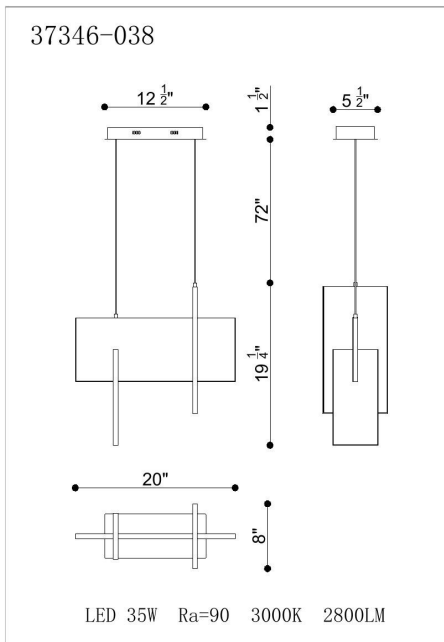

### PRODUCT DETAILS

No.	:	37346-038
Product Color	:	ALUMINUM OXIDE
Product Material	:	METAL
Shade / Accent Material	:	~
Length	:	20"
Width	:	8"
Height	:	19.25"
Overall Height	:	92"
Weight	:	10.3lbs

### LIGHT SOURCE DETAILS

Light Source Type	:	INTEGRATED LED
Input Voltage	:	120V
Bulb Voltage	:	120V
Socket Type	:	LED
Total Wattage	:	35W
Delivered Lumens	:	910lm
Kelvin	:	3000K
CRI	:	90+
Dimmable	:	Yes

### TECHNICAL DETAILS

Hanging Support Type	:	WIRE
Hanging Support Length	:	72"
Canopy / Backplate Length	:	12.5"
Canopy / Backplate Height	:	1.5"
Canopy / Backplate Width	:	5.5"
Location	:	DRY
Approval	:	
Title 24	:	Yes