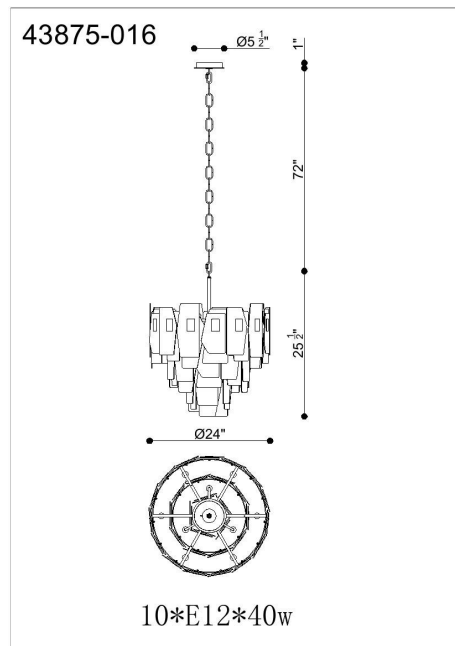

### PRODUCT DETAILS

No.	:	43875-016
Product Color	:	ANTIQUÉ BRASS
Shade / Accent Colour	:	AMBER GLASS
Diameter	:	24"
Height	:	25.5"
Weight	:	55.5lbs

### LIGHT SOURCE DETAILS

Number of Bulbs	:	10
Light Source	:	Incandescent
Light Source Type	:	B10
Input Voltage	:	120V
Bulb Voltage	:	120V
Socket Type	:	E12
Wattage	:	10W
Total Wattage	:	100W
Bulb Included	:	No
Dimmable	:	Yes

### TECHNICAL DETAILS

Hanging Support Type	:	CHAIN
Hanging Support Length	:	72"
Canopy / Backplate Height	:	1"
Canopy / Backplate Dia.	:	5.5"
Location	:	DRY