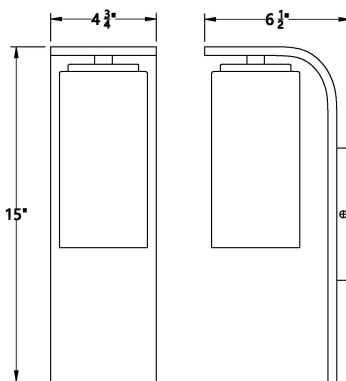

TECHNICAL DETAILS

Canopy / Backplate Length	:	13"
Canopy / Backplate Width	:	4.75"
Location	:	WET
Approval	:	

41971

PROJECT INFORMATION

Job Name: Date: Type:

Comments: