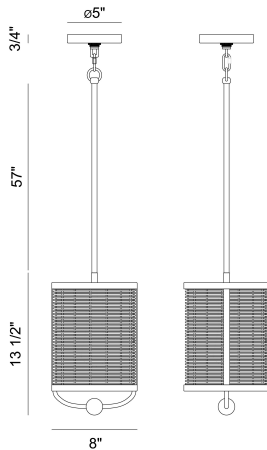

COMPARELLI, 1 LIGHT PENDANT

PRODUCT DETAILS

No.	:	38158-018
Product Color	:	BRONZE
Product Material	:	METAL
Shade / Accent Colour	:	BEIGE
Shade / Accent Material	:	RATTAN
Diameter	:	8"
Height	:	13.75"
Overall Height	:	71"
Weight	:	4lbs

LIGHT SOURCE DETAILS

Number of Bulbs	:	1
Light Source	:	Incandescent
Light Source Type	:	A19
Input Voltage	:	120V
Bulb Voltage	:	120V
Socket Type	:	E26
Wattage	:	60W
Total Wattage	:	60W
Bulb Included	:	No
Dimmable	:	Yes

OPTIONS AVAILABLE

ITEM NO.	FINISH	SHADE
38158-018	BRONZE	BEIGE
38158-025	OFF WHITE	LIGHT RATTAN

TECHNICAL DETAILS

Hanging Support Type	:	ROD
Hanging Support Length	:	57"
Rods Included	:	3"+6"+12"+18"+18"
Canopy / Backplate Height	:	0.75"
Canopy / Backplate Dia.	:	5"
Location	:	DRY
Approval	:	