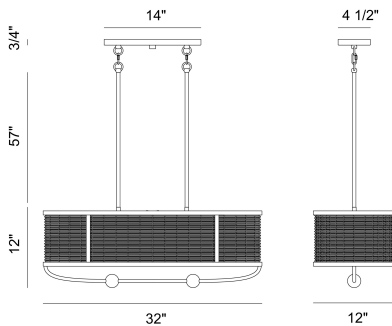

### PRODUCT DETAILS

No.	:	38160-011
Product Color	:	DARK BRONZE
Product Material	:	METAL
Shade / Accent Colour	:	DARK BEIGE
Shade / Accent Material	:	RATTAN
Length	:	32"
Width	:	12"
Height	:	12"
Overall Height	:	69"
Weight	:	9.8lbs

### TECHNICAL DETAILS

Hanging Support Type	:	ROD
Hanging Support Length	:	57"
Rods Included	:	3"+6"+12"+18"+18"
Canopy / Backplate Length	:	14"
Canopy / Backplate Height	:	0.75"
Canopy / Backplate Width	:	4.75"
Location	:	DRY
Approval	:	