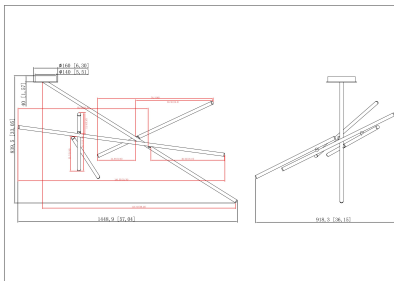

CROSSROADS, 57" CEILING MOUNT

PRODUCT DETAILS

No.	:	36249-039
Product Color	:	ANTIQUÉ BRASS
Product Material	:	METAL
Shade / Accent Colour	:	FROSTED
Shade / Accent Material	:	ACRYLIC
Length	:	57"
Width	:	36.25"
Height	:	33"
Overall Height	:	34.5"
Weight	:	8.1lbs

LIGHT SOURCE DETAILS

Light Source Type	:	INTEGRATED LED
Input Voltage	:	120V
Bulb Voltage	:	120V
Total Wattage	:	9W
Delivered Lumens	:	590lm
Kelvin	:	3000K
CRI	:	90+
Dimmable	:	Yes

OPTIONS AVAILABLE

ITEM NO.	FINISH	SHADE
36249-015	BLACK	FROSTED
36249-022	SATIN NICKEL	FROSTED
36249-039	ANTIQUÉ BRASS	FROSTED

TECHNICAL DETAILS

Canopy / Backplate Height	:	1.5"
Canopy / Backplate Dia.	:	6.25"
Driver	:	ES
IP Rating	:	DRY
Location	:	DRY
Approval	:	

PROJECT INFORMATION

 Job Name: Date: Type:

 Comments: