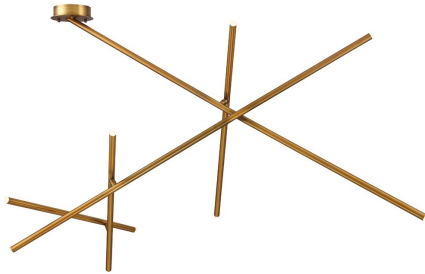

CROSSROADS, 57" CEILING MOUNT

PRODUCT DETAILS

No.	:	36249-039
Product Color	:	ANTIQUÉ BRASS
Product Material	:	METAL
Shade / Accent Colour	:	FROSTED
Shade / Accent Material	:	ACRYLIC
Length	:	57"
Width	:	36.25"
Height	:	33"
Overall Height	:	34.5"
Weight	:	8.1lbs

LIGHT SOURCE DETAILS

Light Source Type	:	INTEGRATED LED
Input Voltage	:	120V
Bulb Voltage	:	120V
Total Wattage	:	9W
Delivered Lumens	:	590lm
Kelvin	:	3000K
CRI	:	90+
Dimmable	:	Yes

OPTIONS AVAILABLE

ITEM NO.	FINISH	SHADE
36249-015	BLACK	FROSTED
36249-022	SATIN NICKEL	FROSTED
36249-039	ANTIQUÉ BRASS	FROSTED

TECHNICAL DETAILS

Canopy / Backplate Height	:	1.5"
Canopy / Backplate Dia.	:	6.25"
Driver	:	ES
IP Rating	:	DRY
Location	:	DRY
Approval	:	

PROJECT INFORMATION

 Job Name: Date: Type:

 Comments: