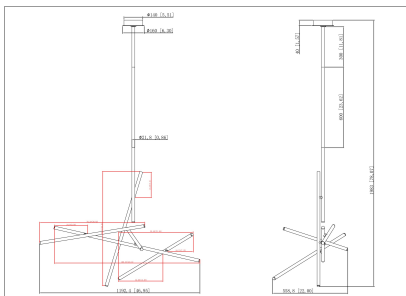

CROSSROADS, 47" CHANDELIER

OPTIONS AVAILABLE

ITEM NO.	FINISH	SHADE
36250-011	BLACK	FROSTED
36250-028	SATIN NICKEL	FROSTED
36250-035	ANTIQUE BRASS	FROSTED

PRODUCT DETAILS

No.	:	36250-028
Product Color	:	SATIN NICKEL
Product Material	:	METAL
Shade / Accent Colour	:	FROSTED
Shade / Accent Material	:	ACRYLIC
Length	:	47"
Width	:	22"
Height	:	40.5"
Overall Height	:	78"
Weight	:	9.4lbs

LIGHT SOURCE DETAILS

Light Source Type	:	INTEGRATED LED
Input Voltage	:	120V
Bulb Voltage	:	120V
Socket Type	:	LED
Total Wattage	:	10W
Delivered Lumens	:	690lm
Kelvin	:	3000K
CRI	:	90+
Dimmable	:	Yes

TECHNICAL DETAILS

Hanging Support Type	:	ROD
Hanging Support Length	:	36"
Rods Included	:	12"+24"
Canopy / Backplate Height	:	1.5"
Canopy / Backplate Dia.	:	6.25"
Driver	:	ES
IP Rating	:	DRY
Location	:	DRY
Approval	:	
Cut Hole Width	:	76.5"