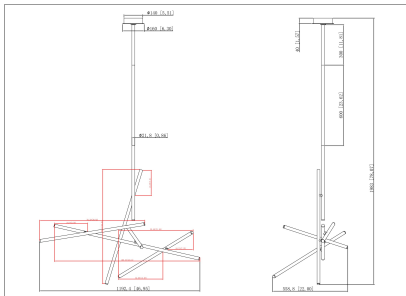

CROSSROADS, 47" CHANDELIER

PRODUCT DETAILS

No.	:	36250-035
Product Color	:	ANTIQUE BRASS
Product Material	:	METAL
Shade / Accent Colour	:	FROSTED
Shade / Accent Material	:	ACRYLIC
Length	:	47"
Width	:	22"
Height	:	40.5"
Overall Height	:	78"
Weight	:	9.4lbs

ITEM NO.	FINISH	SHADE
36250-011	BLACK	FROSTED
36250-028	SATIN NICKEL	FROSTED
36250-035	ANTIQUE BRASS	FROSTED

TECHNICAL DETAILS

Hanging Support Type	:	ROD
Hanging Support Length	:	36"
Rods Included	:	12"+24"
Canopy / Backplate Height	:	1.5"
Canopy / Backplate Dia.	:	6.25"
Driver	:	ES
IP Rating	:	DRY
Location	:	DRY
Approval	:	
Cut Hole Width	:	76.5"