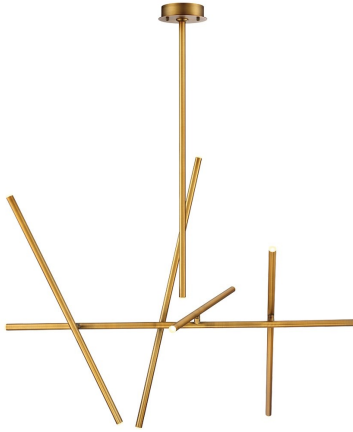

CROSSROADS, 47" CHANDELIER

PRODUCT DETAILS

No.	:	36250-035
Product Color	:	ANTIQUE BRASS
Product Material	:	METAL
Shade / Accent Colour	:	FROSTED
Shade / Accent Material	:	ACRYLIC
Length	:	47"
Width	:	22"
Height	:	40.5"
Overall Height	:	78"
Weight	:	9.4lbs

LIGHT SOURCE DETAILS

Light Source Type	:	INTEGRATED LED
Input Voltage	:	120V
Bulb Voltage	:	120V
Socket Type	:	LED
Total Wattage	:	10W
Delivered Lumens	:	690lm
Kelvin	:	3000K
CRI	:	90+
Dimmable	:	Yes

OPTIONS AVAILABLE

ITEM NO.	FINISH	SHADE
36250-011	BLACK	FROSTED
36250-028	SATIN NICKEL	FROSTED
36250-035	ANTIQUE BRASS	FROSTED

TECHNICAL DETAILS

Hanging Support Type	:	ROD
Hanging Support Length	:	36"
Rods Included	:	12"+24"
Canopy / Backplate Height	:	1.5"
Canopy / Backplate Dia.	:	6.25"
Driver	:	ES
IP Rating	:	DRY
Location	:	DRY
Approval	:	
Cut Hole Width	:	76.5"