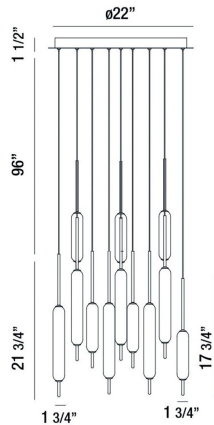

CUMBERLAND, 22" ROUND CHANDELIER

OPTIONS AVAILABLE

ITEM NO.	FINISH	SHADE
37235-024	BLACK	WHITE
37235-031	MIXED	WHITE

PRODUCT DETAILS

No.	:	37235-024
Product Color	:	BLACK
Product Material	:	METAL
Shade / Accent Colour	:	WHITE
Shade / Accent Material	:	GLASS
Diameter	:	22"
Height	:	21.75"
Overall Height	:	119.25"
Weight	:	23.1lbs

LIGHT SOURCE DETAILS

Light Source Type	:	INTEGRATED LED
Input Voltage	:	120V
Bulb Voltage	:	120V
Socket Type	:	LED
Total Wattage	:	120W
Delivered Lumens	:	7200lm
Kelvin	:	3000K
CRI	:	90+
Dimmable	:	Yes

TECHNICAL DETAILS

Hanging Support Type	:	WIRE
Hanging Support Length	:	96"
Canopy / Backplate Height	:	1.5"
Canopy / Backplate Dia.	:	22"
IP Rating	:	20
Location	:	DRY
Approval	:	
Title 24	:	Yes

PROJECT INFORMATION