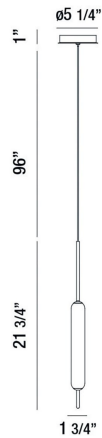

CUMBERLAND, 2" PENDANT

PRODUCT DETAILS

No.	:	37237-011
Product Color	:	BLACK
Product Material	:	METAL
Shade / Accent Colour	:	WHITE
Shade / Accent Material	:	GLASS
Diameter	:	5.25"
Height	:	21.75"
Overall Height	:	118.75"
Weight	:	1.4lbs

LIGHT SOURCE DETAILS

Light Source Type	:	INTEGRATED LED
Input Voltage	:	120V
Bulb Voltage	:	120V
Socket Type	:	LED
Total Wattage	:	10W
Delivered Lumens	:	810lm
Kelvin	:	3000K
CRI	:	90+
Dimmable	:	Yes

OPTIONS AVAILABLE

ITEM NO.	FINISH	SHADE
37237-011	BLACK	WHITE
37237-028	ANTIQUE BRASS	WHITE

TECHNICAL DETAILS

Hanging Support Type	:	WIRE
Hanging Support Length	:	96"
Canopy / Backplate Height	:	1"
Canopy / Backplate Dia.	:	5.25"
IP Rating	:	20
Location	:	DRY
Approval	:	
Title 24	:	Yes