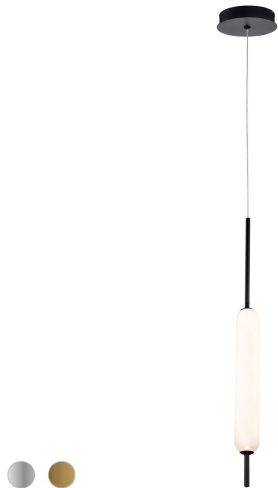

CUMBERLAND, 2" PENDANT

PRODUCT DETAILS

No.	:	37237-011
Product Color	:	BLACK
Product Material	:	METAL
Shade / Accent Colour	:	WHITE
Shade / Accent Material	:	GLASS
Diameter	:	5.25"
Height	:	21.75"
Overall Height	:	118.75"
Weight	:	1.4lbs

LIGHT SOURCE DETAILS

Light Source Type	:	INTEGRATED LED
Input Voltage	:	120V
Bulb Voltage	:	120V
Socket Type	:	LED
Total Wattage	:	10W
Delivered Lumens	:	810lm
Kelvin	:	3000K
CRI	:	90+
Dimmable	:	Yes

OPTIONS AVAILABLE

ITEM NO.	FINISH	SHADE
37237-011	BLACK	WHITE
37237-028	ANTIQUE BRASS	WHITE

TECHNICAL DETAILS

Hanging Support Type	:	WIRE
Hanging Support Length	:	96"
Canopy / Backplate Height	:	1"
Canopy / Backplate Dia.	:	5.25"
IP Rating	:	20
Location	:	DRY
Approval	:	
Title 24	:	Yes