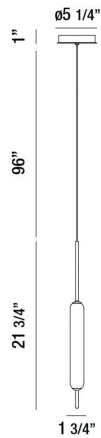

CUMBERLAND, 2" PENDANT

PRODUCT DETAILS

No.	:	37237-028
Product Color	:	ANTIQUÉ BRASS
Product Material	:	METAL
Shade / Accent Colour	:	WHITE
Shade / Accent Material	:	GLASS
Diameter	:	5.25"
Height	:	21.75"
Overall Height	:	118.75"
Weight	:	1.4lbs

LIGHT SOURCE DETAILS

Light Source Type	:	INTEGRATED LED
Input Voltage	:	120V
Bulb Voltage	:	120V
Socket Type	:	LED
Total Wattage	:	10W
Delivered Lumens	:	810lm
Kelvin	:	3000K
CRI	:	90+
Dimmable	:	Yes

OPTIONS AVAILABLE

ITEM NO.	FINISH	SHADE
37237-011	BLACK	WHITE
37237-028	ANTIQUÉ BRASS	WHITE

TECHNICAL DETAILS

Hanging Support Type	:	WIRE
Hanging Support Length	:	96"
Canopy / Backplate Height	:	1"
Canopy / Backplate Dia.	:	5.25"
IP Rating	:	20
Location	:	DRY
Approval	:	
Title 24	:	Yes