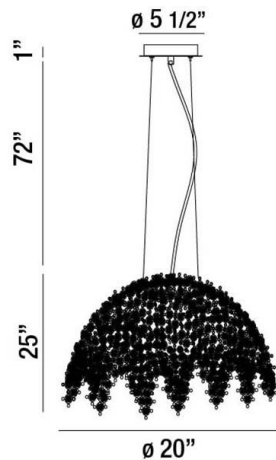

DANZA, 20" ROUND CHANDELIER

PRODUCT DETAILS

No.	:	31617-017
Product Color	:	CHROME
Product Material	:	METAL
Shade / Accent Colour	:	COGNAC
Shade / Accent Material	:	METAL/CRYSTAL
Diameter	:	20"
Height	:	25"
Overall Height	:	98"
Weight	:	11.4lbs

OPTIONS AVAILABLE

ITEM NO.	FINISH	SHADE
31617-017	CHROME	COGNAC

TECHNICAL DETAILS

Light Direction	:	Down
Hanging Support Type	:	AIRCRAFT CABLE
Hanging Support Length	:	72"
Canopy / Backplate Height	:	1"
Canopy / Backplate Dia.	:	5.5"
Adjustable Lamp Head	:	No
IP Rating	:	DRY
Location	:	DRY
Approval	:	