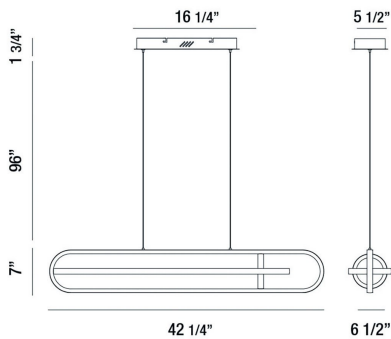

DEMARK, 42" LINEAR CHANDELIER

PRODUCT DETAILS

No.	:	37039-011
Product Color	:	MATTE BLACK
Product Material	:	METAL
Shade / Accent Material	:	ACRYLIC
Length	:	42.25"
Width	:	6.5"
Height	:	7"
Overall Height	:	104.75"
Weight	:	6.6lbs

LIGHT SOURCE DETAILS

Light Source Type	:	INTEGRATED LED
Input Voltage	:	120V
Bulb Voltage	:	120V
Socket Type	:	LED
Total Wattage	:	58W
Delivered Lumens	:	2900lm
Kelvin	:	3000K
CRI	:	90+
Dimmable	:	Yes

OPTIONS AVAILABLE

ITEM NO.	FINISH	SHADE
37039-011	MATTE BLACK	
37039-028	SATIN GOLD	

TECHNICAL DETAILS

Hanging Support Type	:	WIRE
Hanging Support Length	:	96"
Canopy / Backplate Length	:	16.25"
Canopy / Backplate Height	:	1.75"
Canopy / Backplate Width	:	5.5"
IP Rating	:	IP20
Location	:	DRY
Approval	:	
Title 24	:	Yes