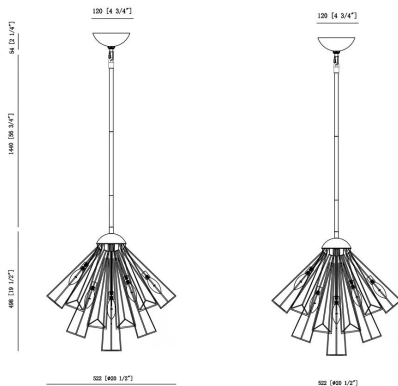

DENDELIO, 7-LIGHT PENDANT

PRODUCT DETAILS

No.	:	43862-016
Product Color	:	BLACK
Diameter	:	20"
Height	:	20"

LIGHT SOURCE DETAILS

Number of Bulbs	:	7
Light Source	:	Incandescent
Light Source Type	:	B10
Input Voltage	:	120V
Bulb Voltage	:	120V
Socket Type	:	E12
Wattage	:	40W
Total Wattage	:	280W
Bulb Included	:	No
Dimmable	:	Yes

OPTIONS AVAILABLE

ITEM NO.	FINISH	SHADE
43862-016	BLACK	
43862-028	GOLD	

TECHNICAL DETAILS

Hanging Support Type	:	ROD
Hanging Support Length	:	57"
Canopy / Backplate Height	:	2.25"
Canopy / Backplate Dia.	:	4.75"
Location	:	DRY