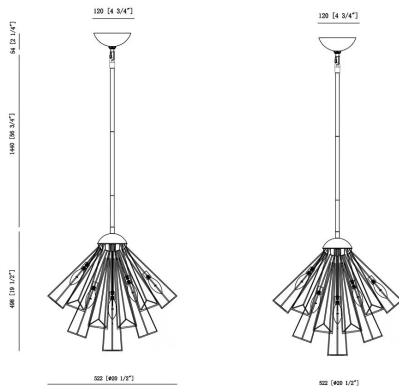

### PRODUCT DETAILS

No.	:	43862-028
Product Color	:	GOLD
Diameter	:	20"
Height	:	20"

### LIGHT SOURCE DETAILS

Number of Bulbs	:	7
Light Source	:	Incandescent
Light Source Type	:	B10
Input Voltage	:	120V
Bulb Voltage	:	120V
Socket Type	:	E12
Wattage	:	40W
Total Wattage	:	280W
Bulb Included	:	No
Dimmable	:	Yes

### OPTIONS AVAILABLE

ITEM NO.	FINISH	SHADE
43862-016	<b>BLACK</b>	
43862-028	<b>GOLD</b>	

### TECHNICAL DETAILS

Hanging Support Type	:	ROD
Hanging Support Length	:	57"
Canopy / Backplate Height	:	2.25"
Canopy / Backplate Dia.	:	4.75"
Location	:	DRY