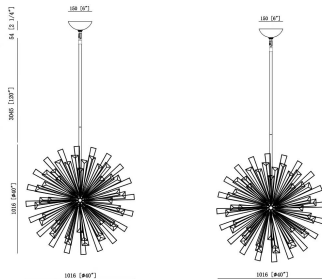

DENDELIO, 29-LIGHT CHANDELIER

PRODUCT DETAILS

No.	:	43864-010
Product Color	:	BLACK
Diameter	:	40.5"
Height	:	40.5"

LIGHT SOURCE DETAILS

Number of Bulbs	:	29
Light Source	:	Incandescent
Light Source Type	:	B10
Input Voltage	:	120V
Bulb Voltage	:	120V
Socket Type	:	E12
Wattage	:	40W
Total Wattage	:	1160W
Bulb Included	:	No
Dimmable	:	Yes

OPTIONS AVAILABLE

ITEM NO.	FINISH	SHADE
43864-010	BLACK	
43864-024	GOLD	

TECHNICAL DETAILS

Hanging Support Type	:	ROD
Hanging Support Length	:	120"
Canopy / Backplate Height	:	3"
Canopy / Backplate Dia.	:	6"
Location	:	DRY