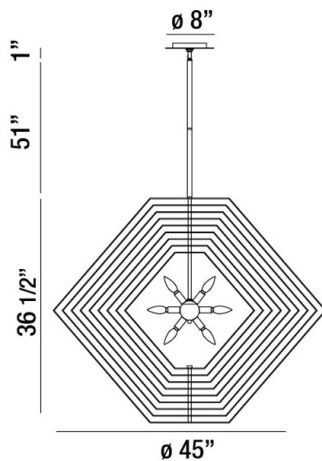

## DOWNTOWN, 45" ROUND CHANDELIER

### PRODUCT DETAILS

No.	:	31888-011
Product Color	:	CHROME
Product Material	:	METAL
Diameter	:	45"
Height	:	36.5"
Overall Height	:	94.5"
Weight	:	40lbs

### TECHNICAL DETAILS

Hanging Support Type	:	ROD
Hanging Support Length	:	57"
Rods Included	:	3"+6"+12"+18"+18"
Canopy / Backplate Height	:	1"
Canopy / Backplate Dia.	:	8"
IP Rating	:	DRY
Location	:	DRY
Approval	:	